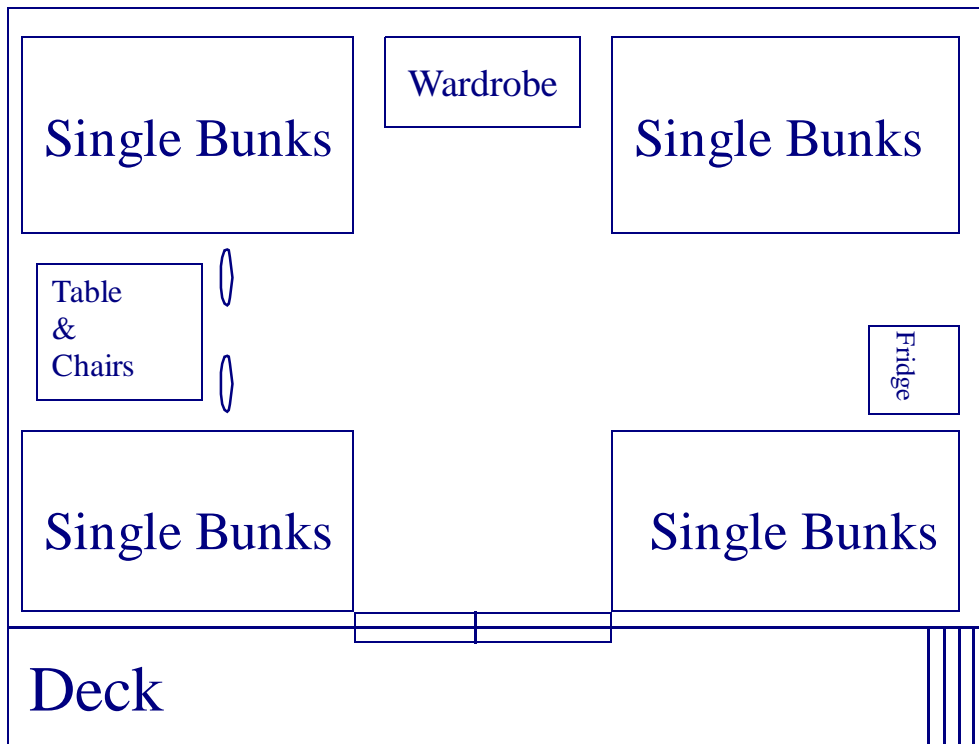

CABIN A & B

Cabin A & B are both situated in the middle of the camp ground close to the amenities. They contain 4 sets of bunks and can sleep up to 8 people. They also have table & chairs and a small fridge. You will need to bring your own bedding, towels, anything you need for eating with.

Our shared camping facilities include: Kitchen, Laundry, Toilets and Showers. Showers need a 50c coin to operate. Washing machines and dryers \$3 / cycle.

Cabin A

Cabin B

The Dept of Labour recommends that no children under 9 years to use the top bunks.